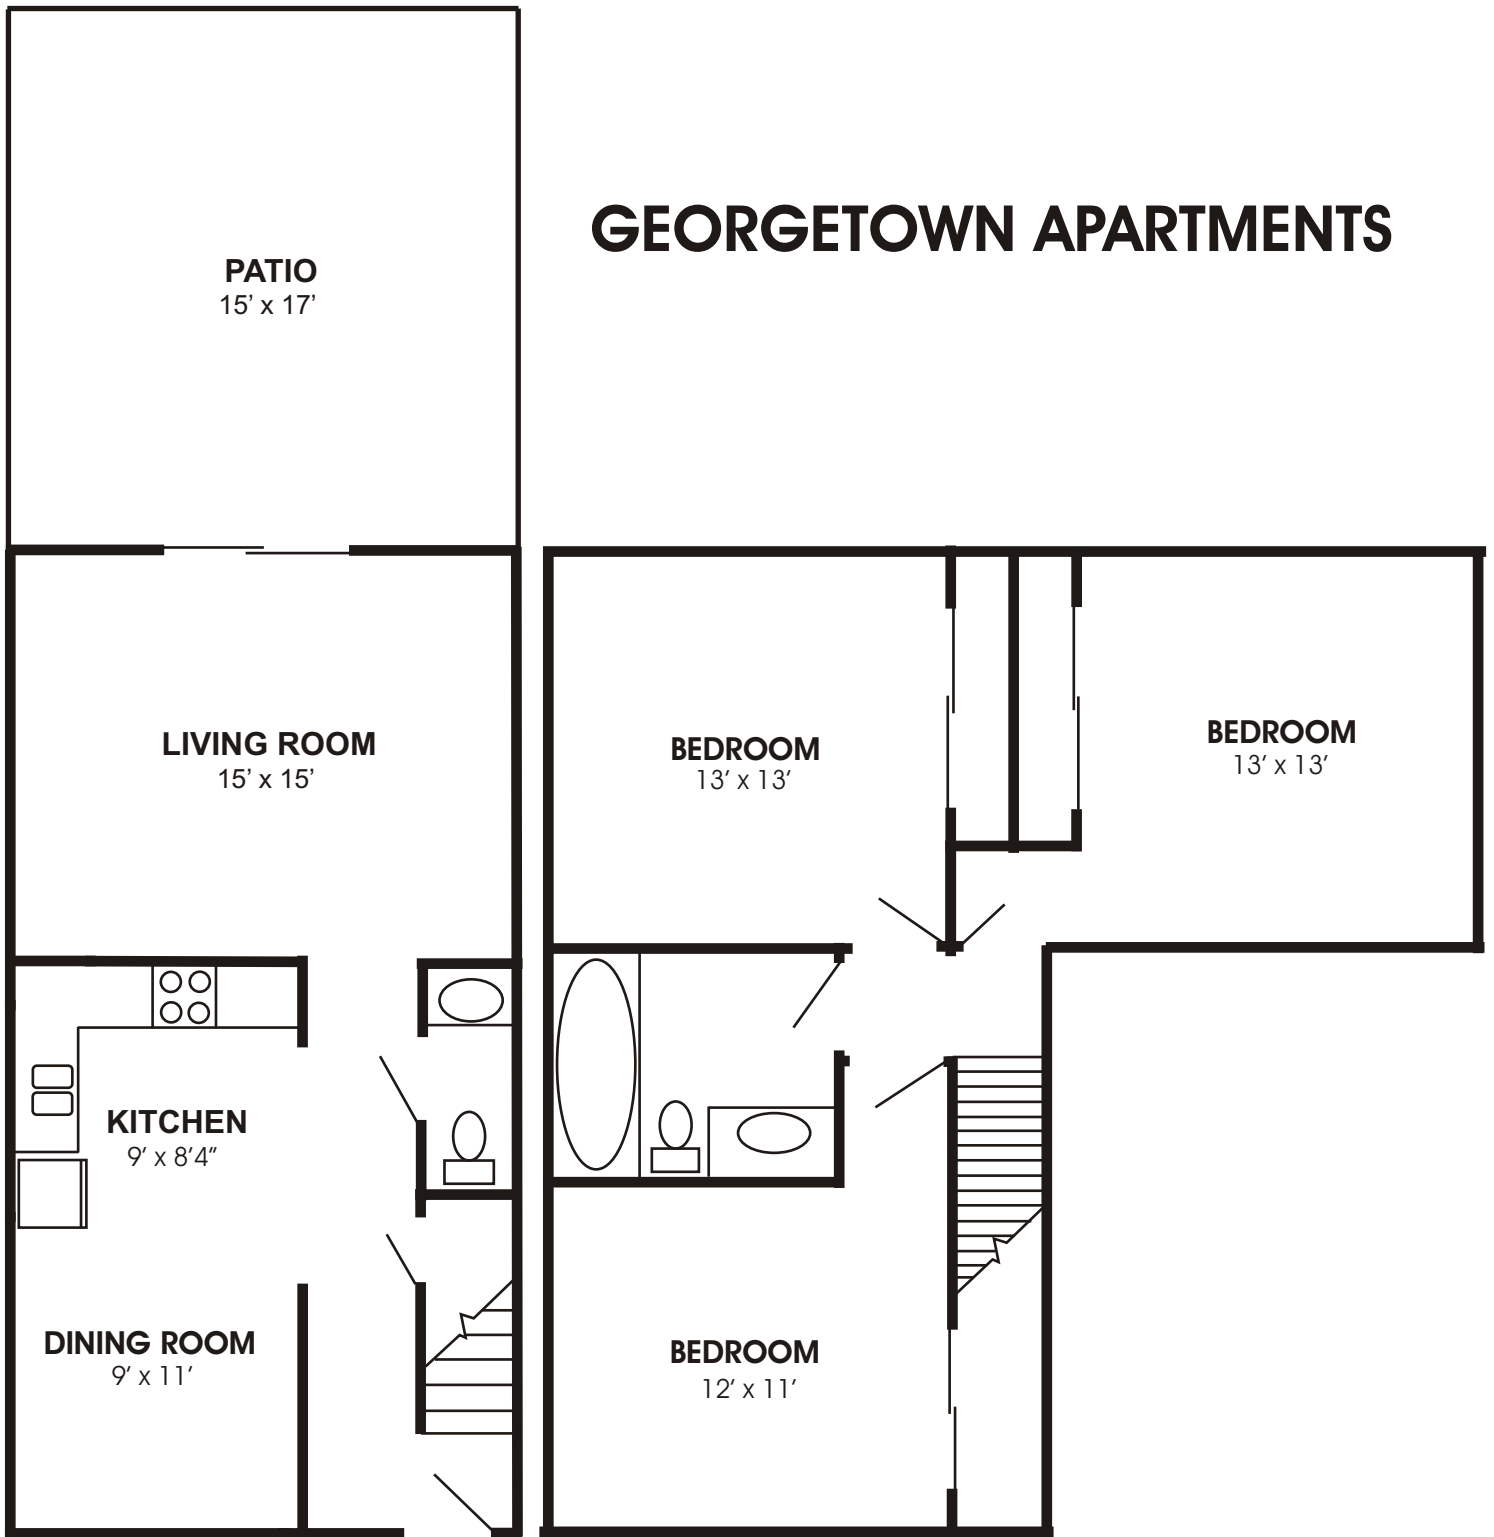

GEORGETOWN APARTMENTS

1" = 6 FT. SCALE

PLAN 3B THREE BEDROOM ONE & HALF BATH TOWNHOUSE

1178 SQ. FT. APPROXIMATELY